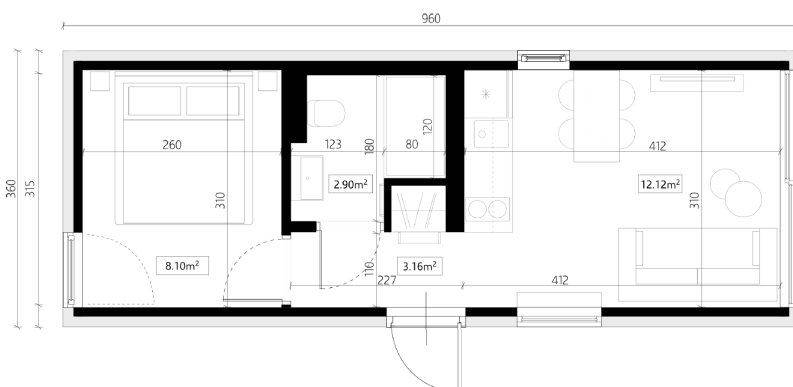

SMART HOUSE A35dV

A35dV

Dimensions
3.60 x 9.60 x 3.90 m

Powierzchnia zabudowy:
34.56 m²

Powierzchnia wewnętrzna:
32.38 m²

4+2

2

1

1

1

gable
roof

facade:
-wood
-steel

all-year
product

1

Smart House A35dV is a year-round house, designed in modular technology, on a single steel frame, with a gable roof. The functionally arranged space allowed to separate a living room with a kitchenette, a bathroom and a bedroom with a large bed. An additional zone has been created as a **mezzanine** with a place that provides comfortable accommodation for two people. The day zone with large glazing allows you to enjoy the views outside the window. The main advantage is the building area - up to 35m².

This is a house designed for those who appreciate a cozy compact space.

room	area m ²
living room + kitchen	12.12 m ²
cabinet	3.16 m ²
bathroom	2.90 m ²
bedroom	8.10 m ²
usable area	26.28 m ²
+ mezzanine	6.10 m ²
internal area	32.38 m ²