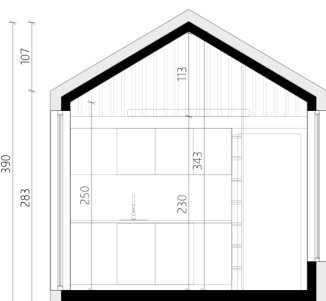

SMART HOUSE A35dV

A35dV

Dimensions
3.60 x 9.60 x 3.90 m

Powierzchnia zabudowy:
34.56 m²

Powierzchnia wewnętrzna:
32.38 m²

4+2

2

1

1

1

gable
roof

facade:
-wood
-steel

all-year
product

1

Smart House A35dV is a year-round house, designed in modular technology, on a single steel frame, with a gable roof. The functionally arranged space allowed to separate a living room with a kitchenette, a bathroom and a bedroom with a large bed. An additional zone has been created as a **mezzanine** with a place that provides comfortable accommodation for two people. The day zone with large glazing allows you to enjoy the views outside the window. The main advantage is the building area - up to 35m².

This is a house designed for those who appreciate a cozy compact space.

room	area m ²
living room + kitchen	12.12 m ²
cabinet	3.16 m ²
bathroom	2.90 m ²
bedroom	8.10 m ²
usable area	26.28 m ²
+ mezzanine	6.10 m ²
internal area	32.38 m ²