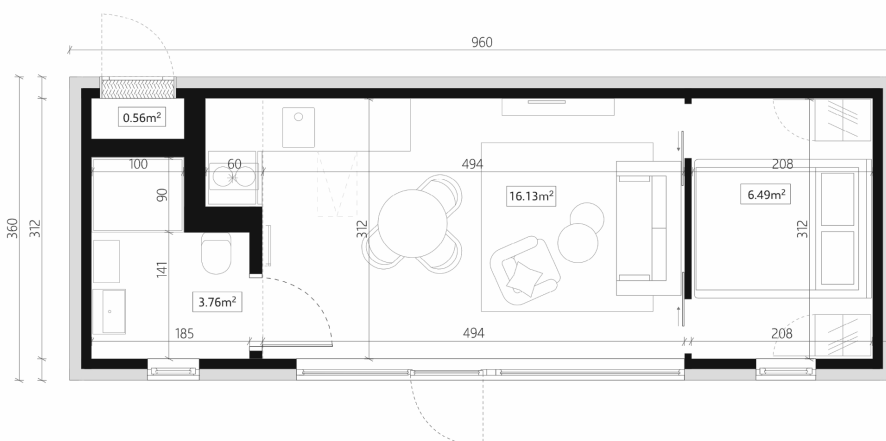

A35bV

Dimensions
3.60 x 9.60 x 3.90 m

Building area
34.56 m²

Internal area
32.57 m²

Smart House A35bV is a year-round house, designed in modular technology on one steel frame, with a gable roof. Functionally arranged space allowed to separate the living room with a kitchenette, bathroom and bedroom with a large bed. The additional zone was created as a **mezzanine** with a place providing comfortable accommodation for two people. Living zone with large glazing, which is the main entrance to the building. The main advantage is the area of development - up to 35m². **This house is designed for those who appreciate a cozy compact space open for meetings with friends.**

room	powierzchnia m ²
living room + kitchenette	16.00 m ²
bathroom	3.76 m ²
bedroom	6.51 m ²
usable area	26.27m ²
+ mezzanine	5.74 m ²
+ internal area	0.56 m ²
internal area	32.57 m ²