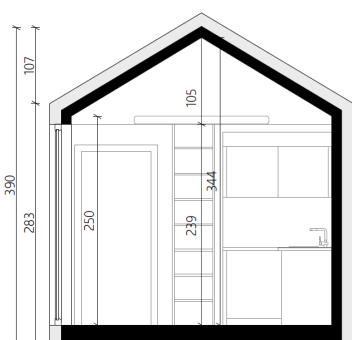

A35bV

Dimensions
3.60 x 9.60 x 3.90 m

Building area
34.56 m²

Internal area
32.57 m²

Smart House A35bV is a year-round house, designed in modular technology on one steel frame, with a gable roof. Functionally arranged space allowed to separate the living room with a kitchenette, bathroom and bedroom with a large bed. The additional zone was created as a **mezzanine** with a place providing comfortable accommodation for two people. Living zone with large glazing, which is the main entrance to the building. The main advantage is the area of development - up to 35m². **This house is designed for those who appreciate a cozy compact space open for meetings with friends.**

room	powierzchnia m ²
living room + kitchenette	16.00 m ²
bathroom	3.76 m ²
bedroom	6.51 m ²
usable area	26.27m ²
+ mezzanine	5.74 m ²
+ internal area	0.56 m ²
internal area	32.57 m ²