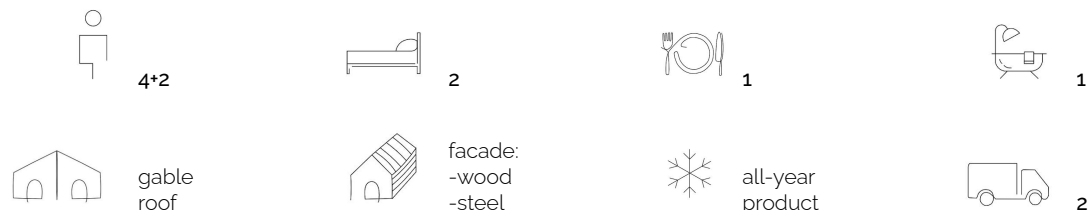

B95bM

Dimensions:
7,96 x 14,43 x 4,16 m

Building area
94,46 m²

Internal area
76,87 m²

Smart House B95bM is a year-round house, designed with modular technology- consisting of two modules. Full-sized kitchen with pantry, comfortable bathroom, two large bedrooms, study room, dressing room and technical room. The entrance area of the house connects with the living and recreation area which creates the possibility of an interesting arrangement of the terrace. The house is fully equipped with installations (heating, air conditioning, mechanical ventilation with recuperation). **It is a comfortable, spacious house for a large family.**

room	area m ²	room	area m ²
living room	29.11 m ²	bedroom 1	10.35 m ²
cabinet	7.53 m ²	bedroom 2	10.35 m ²
wardrobe	2.70 m ²	bathroom	5.03 m ²
pantry	1.54 m ²	usable area	75.24 m ²
hall	8.63 m ²	+ technical room	1.63 m ²
		internal area	76.87 m ²