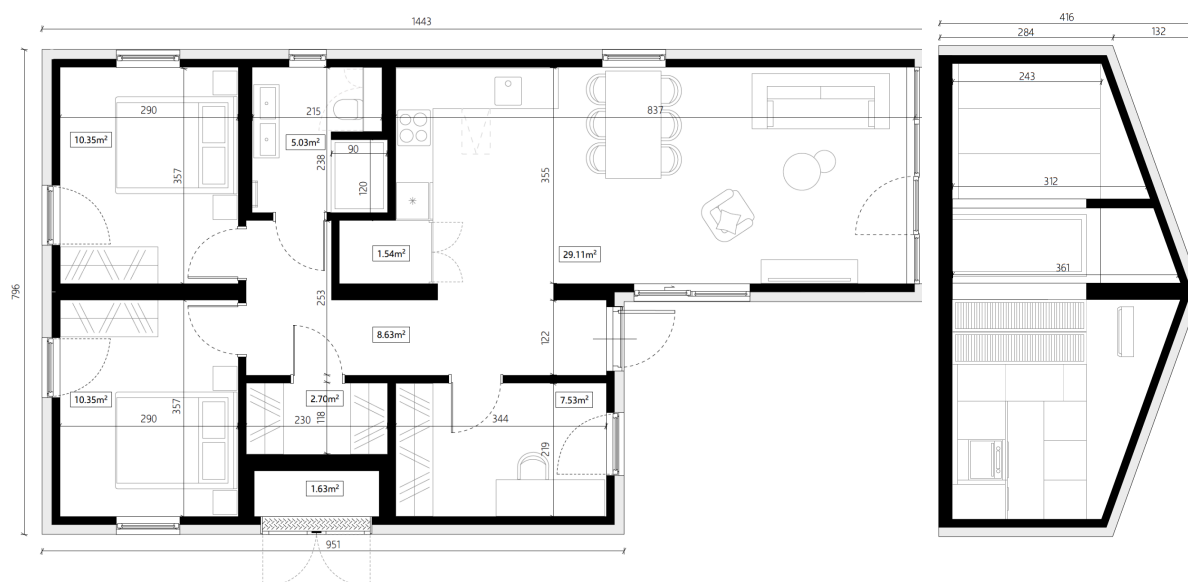

B95bM

Dimensions:
7,96 x 14,43 x 4,16 m

Building area
94,46 m²

Internal area
76,87 m²

Smart House B95bM is a year-round house, designed with modular technology- consisting of two modules. Full-sized kitchen with pantry, comfortable bathroom, two large bedrooms, study room, dressing room and technical room. The entrance area of the house connects with the living and recreation area which creates the possibility of an interesting arrangement of the terrace. The house is fully equipped with installations (heating, air conditioning, mechanical ventilation with recuperation). **It is a comfortable, spacious house for a large family.**

room	area m ²	room	area m ²
living room	29.11 m ²	bedroom 1	10.35 m ²
cabinet	7.53 m ²	bedroom 2	10.35 m ²
wardrobe	2.70 m ²	bathroom	5.03 m ²
pantry	1.54 m ²	usable area	75.24 m ²
hall	8.63 m ²	+ technical room	1.63 m ²
		internal area	76.87 m ²