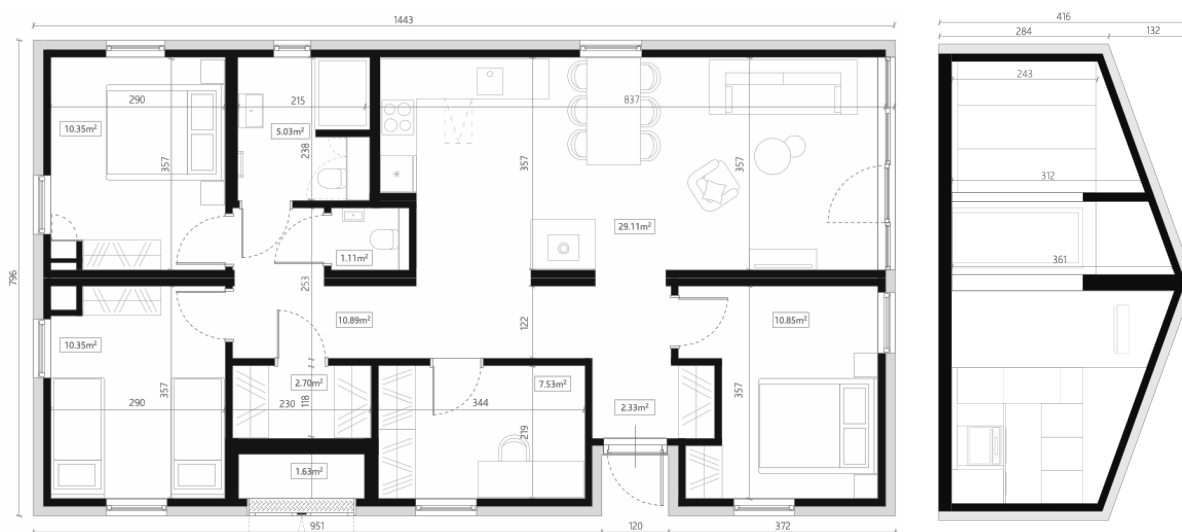

SMART HOUSE B115bM

B115bM

Dimensions
7,96 x 14,43 x 4,16 m

Building area
114,86 m²

Internal area
91,88 m²

Smart House B115bM is a year-round house, designed with modular technology- consisting of two modules. Full-sized kitchen, comfortable bathroom with a separate toilet, three large bedrooms, study room, dressing room and technical room. The entrance area is a covered, comfort zone leading to the vestibule. The house is fully equipped with installations (heating, mechanical ventilation, hot water- can be extended with air conditioning and recuperation). **It is a comfortable, spacious house for a large family.**

room	area m ²	room	area m ²
living room + kitchenette	29.11 m ²	hall	10.89 m ²
bathroom	5.03 m ²	vestibule	2.33 m ²
toilet	1.11 m ²	cabinet	7.53 m ²
bedroom 1	10.35 m ²	wardrobe	2.70 m ²
bedroom 2	10.35 m ²	usable area	90.25 m ²
bedroom 3	10.85 m ²	+ technical room	1.63 m ²
		internal area	91.88 m ²