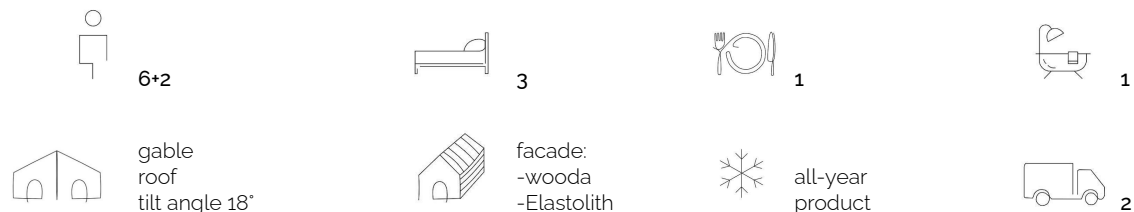

SMART HOUSE B115bM

B115bM

Dimensions
7,96 x 14,43 x 4,16 m

Building area
114,86 m²

Internal area
91,88 m²

Smart House B115bM is a year-round house, designed with modular technology- consisting of two modules. Full-sized kitchen, comfortable bathroom with a separate toilet, three large bedrooms, study room, dressing room and technical room. The entrance area is a covered, comfort zone leading to the vestibule. The house is fully equipped with installations (heating, mechanical ventilation, hot water- can be extended with air conditioning and recuperation). **It is a comfortable, spacious house for a large family.**

room	area m ²	room	area m ²
living room + kitchenette	29.11 m ²	hall	10.89 m ²
bathroom	5.03 m ²	vestibule	2.33 m ²
toilet	1.11 m ²	cabinet	7.53 m ²
bedroom 1	10.35 m ²	wardrobe	2.70 m ²
bedroom 2	10.35 m ²	usable area	90.25 m ²
bedroom 3	10.85 m ²	+ technical room	1.63 m ²
		internal area	91.88 m ²