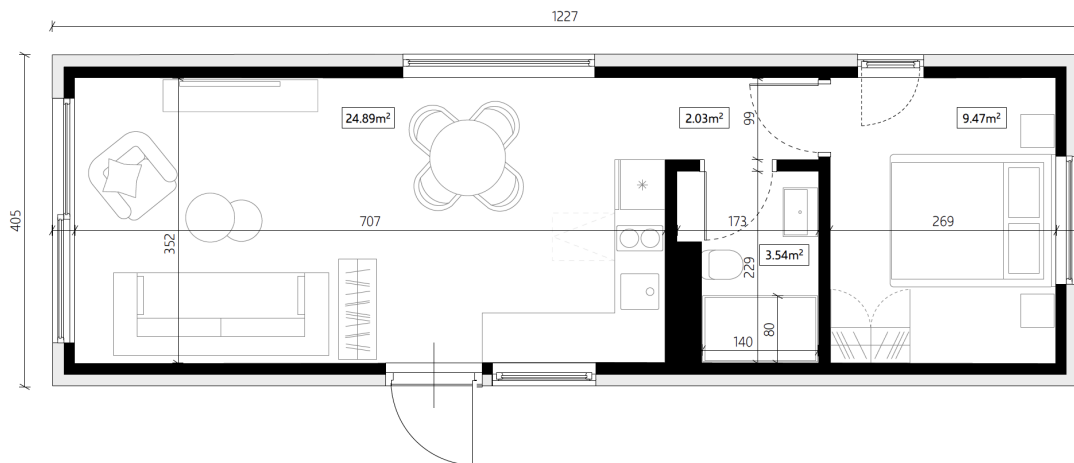

A50aT

Dimensions
4,05 x 12,27 x 3,14 m

Building area
49,69 m²

Internal area
39.93m²

Smart House A50aT is a year-round house, designed in modular technology on a single steel frame, with a flat roof, more than half of which is a **usable terrace**. Functionally arranged space allowed to separate a living room with a fully programmed kitchenette, a comfortable bathroom and a bedroom with a large bed. In the living area, a large amount of glass allows for integration with the environment. The main advantage is the possibility to use every meter of space - also on the roof of the building. The house is fully comfortable, equipped with recuperation and air conditioning. Heating with Infrared mats. **It is a house with a personal viewing point.**

| room | area m ² |
|----------------------------------|-----------------------|
| living room with the kitchenette | 24.89 m ² |
| hall | 2.03 m ² |
| bathroom | 3.54 m ² |
| bedroom | 9.47 m ² |
| usable area = internal area | 39.93 m ² |