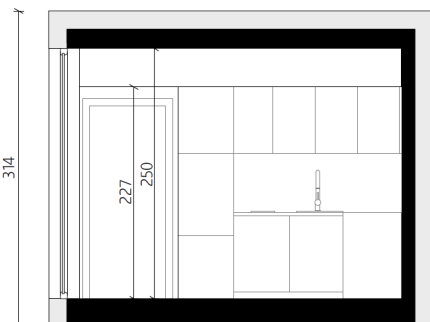

A50aT

Dimensions
4,05 x 12,27 x 3,14 m

Building area
49,69 m²

Internal area
39.93m²

Smart House A50aT is a year-round house, designed in modular technology on a single steel frame, with a flat roof, more than half of which is a **usable terrace**. Functionally arranged space allowed to separate a living room with a fully programmed kitchenette, a comfortable bathroom and a bedroom with a large bed. In the living area, a large amount of glass allows for integration with the environment. The main advantage is the possibility to use every meter of space - also on the roof of the building. The house is fully comfortable, equipped with recuperation and air conditioning. Heating with Infrared mats. **It is a house with a personal viewing point.**

| room | area m ² |
|----------------------------------|-----------------------|
| living room with the kitchenette | 24.89 m ² |
| hall | 2.03 m ² |
| bathroom | 3.54 m ² |
| bedroom | 9.47 m ² |
| usable area = internal area | 39.93 m ² |