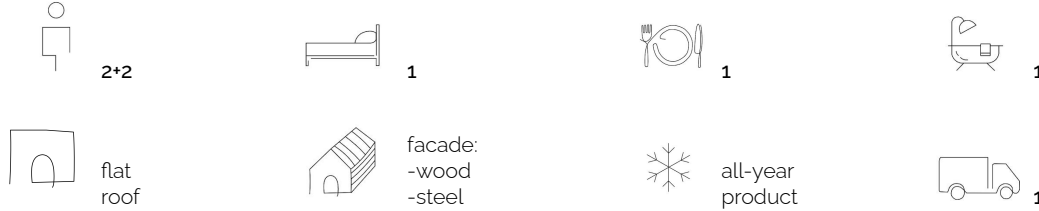

A50aT

Dimensions
4,05 x 12,27 x 3,14 m

Building area
49,69 m²

Internal area
39.93m²

Smart House A50aT is a year-round house, designed in modular technology on a single steel frame, with a flat roof, more than half of which is a **usable terrace**. Functionally arranged space allowed to separate a living room with a fully programmed kitchenette, a comfortable bathroom and a bedroom with a large bed. In the living area, a large amount of glass allows for integration with the environment. The main advantage is the possibility to use every meter of space - also on the roof of the building. The house is fully comfortable, equipped with recuperation and air conditioning. Heating with Infrared mats. **It is a house with a personal viewing point.**

| room | area m ² |
|----------------------------------|-----------------------|
| living room with the kitchenette | 24.89 m ² |
| hall | 2.03 m ² |
| bathroom | 3.54 m ² |
| bedroom | 9.47 m ² |
| usable area = internal area | 39.93 m ² |